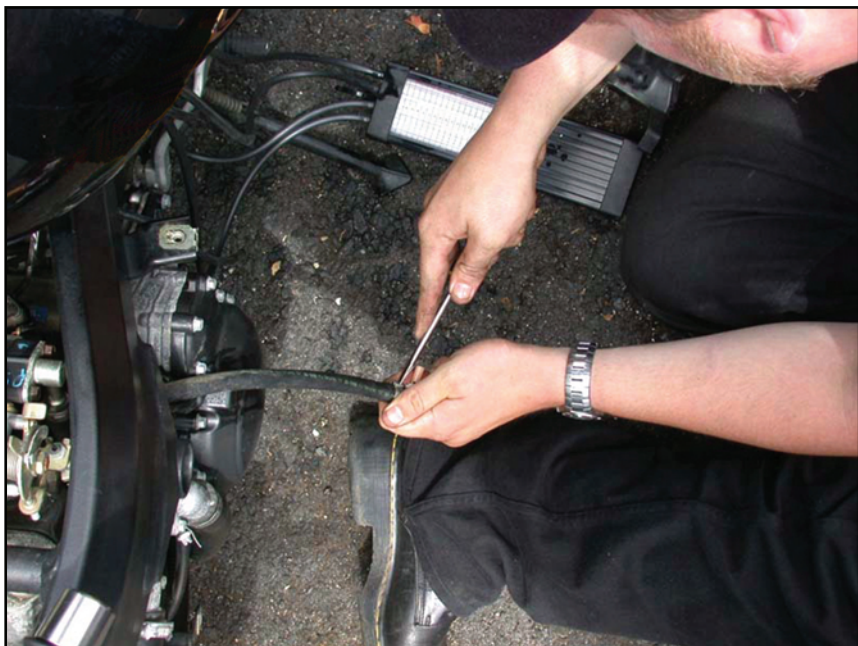

# RAYBUILT Hose Assemblies

Factory Authorized  
Hose Assemblies

Parker Hoses available for next day shipping

- Parker hose assemblies are produced by trained RayBUILT technicians with factory Quality Assurance Procedures (QAP's).
- Each hose assembly is assured of:
  - Proper Selection of hose, fitting and related accessories
  - Proper crimp diameters (crimping machines are routinely checked)