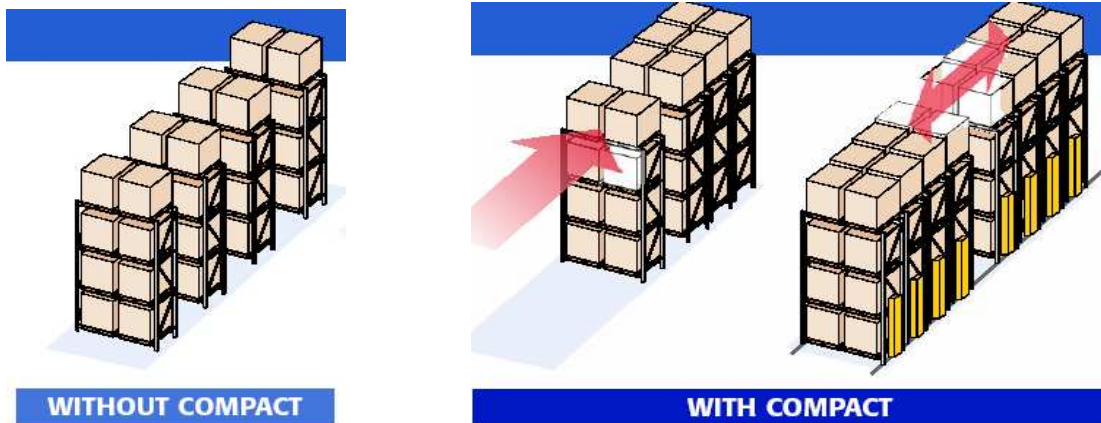

Compact Storage Systems turns storage problems into storage solutions, utilizing Wasted Aisle Space into Productive Storage Space!

Do you want to double your storage capacity or free up valuable floor space?

What are your benefits?

- Up to double the storage in the same space.
- Avoid the initial lease or construction costs and ongoing operational costs (utilities, taxes, maintenance) required to add traditional storage space.

How's it work?

- Utilizes your existing rack or shelving system.
- Racks are installed on a low profile surface mounted track system.
- Racks can be compressed and expanded as needed.
- Additional storage racks replace the eliminated aisle space.
- System can be powered or manual.
- Powered systems can be activated from the lift truck.